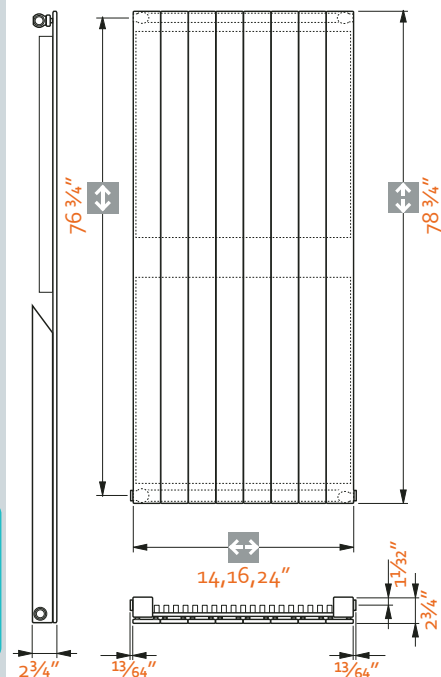

Scan For More
Information
QHT
The New Style of Warmth

Now offering an extensive
range of colors. Please
contact QHT for details.

www.ecostyle.us

800-501-7697

www.purmoUSA.com

PURMO

05/03/2021