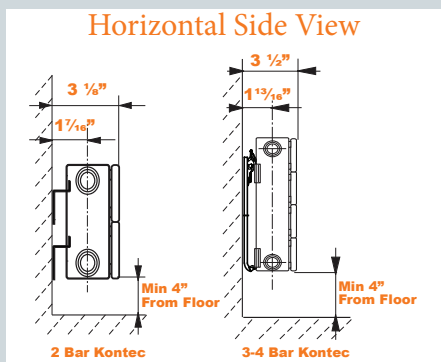

**outputs based on water supply temperatures @ 20Δ T x 68°F room temperature

All Kontec Radiators: Test Pressure: 191 psi Max Operating Pressure: 147 psi

Additional horizontal types:
Type20, Type22, Type23, Type34,
Type35, Type46, Type58 are
available with heights up to 31"
and lengths up to 95" Please
contact us for more information.

Standard Features

- White enameled appliance finish
- Contoured side panels and top grille
- Installed: plugs and air vent

Actual Dimensions

Vertical Dimensions