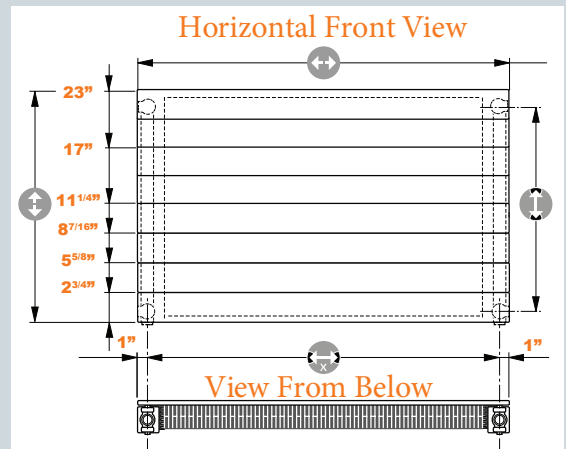

QHT
INCORPORATED
The New Style of Warmth

comfort delivered by **PURMO**

Horizontal and Vertical Tubes Type 11 4 Pipe Connection Radiators (1/2" BSP Female)

Radiator Model	Type	Tubes	Height (in)	Length (in)	Output (BTU/HR) @ 180°F	Output (BTU/HR) @ 140°F	Weight (lbs)	Water Content (gal)
KK062411	11	2	5 5/8"	24	1,254	702	11	0.18
KK063611				36	1,881	1,055	16	0.27
KK064811				48	2,508	1,404	21	0.36
KK066311				63	3,150	1,843	28	0.47
KK067111				71	3,762	2,077	31	0.53
KK068711				87	4,423	2,545	38	0.65
KK069511				95	5,016	2,780	42	0.72
KK0611911				119	6,270	3,510	54	1.00
KK092411	11	3	8 7/16"	24	1,518	849	15	0.26
KK093611				36	2,282	1,277	22	0.39
KK094811				48	3,041	1,702	30	0.52
KK096311				63	4,051	2,267	39	0.69
KK097111				71	4,558	2,551	44	0.78
KK099511				95	6,082	3,404	59	1.05
KK0911911	119	7,599	4,253	61	1.57			
KK122411	11	4	11 1/4"	24	1,754	888	20	0.40
KK123611				36	2,631	1,332	30	0.50
KK124811				48	3,508	1,776	39	0.70
KK126311				63	4,604	2,331	52	0.90
KK127111				71	5,262	2,664	59	1.10
KK129511				95	6,797	3,441	76	1.40
KH172411	11	6	16 15/16"	24	2,932	1,642	27	0.52
KH173211				32	3,909	2,189	36	0.69
KH174011				40	4,887	2,737	45	0.87
KH174811				48	5,864	3,284	54	1.04
KH177111				71	8,796	4,926	71	1.56
KH1711911				119	14,660	8,210	133	2.60
KH232411	11	8	22 5/8"	24	3,556	1,992	35	0.72
KH233611				36	5,334	2,988	53	1.08
KH234011				40	5,927	3,320	59	1.20
KH234811				48	7,112	3,984	71	1.44
KS791411	11	5	78 47/64"	14	3,865	2,163	59	1.32
KS791711		6		17	4,646	2,600	70	1.54
KS792311		8		24	5,421	3,034	80	1.77

Standard Features

- White enameled appliance finish
- Contoured side panels and top grille
- Installed: plugs and air vent

Actual Dimensions

Vertical Dimensions

Scan For More
Information
QHT
The New Style of Warmth